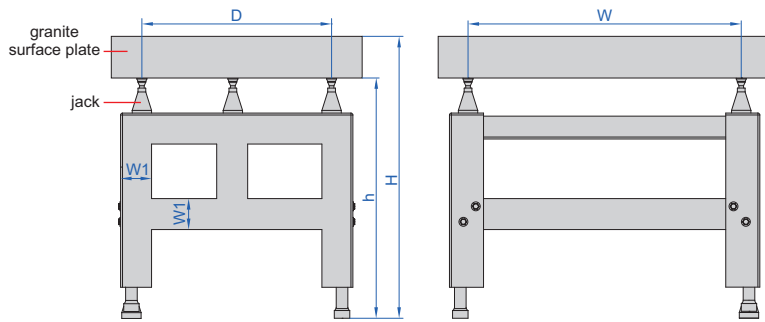

## STANDS FOR GRANITE SURFACE PLATES

6902-64A

- For medium size granite surface plates
- 5 jacks are included
- Adjusting range of jacks: 25mm
- One foot on the bottom is adjustable

### Low stands

(mm)

Code	For granite surface plate	W	D	H (with granite surface plate)	h (without granite surface plate)	W1
6902-64A	630×400×80mm (code 6900-064 and 6900-164)	352	224	775-800	695-720	80
6902-66A	630×630×100mm (code 6900-066 and 6900-166)	352	352	775-800	675-700	80
6902-85A	800×500×100mm (code 6900-085 and 6900-185)	448	280	775-800	675-700	80
6902-106A	1000×630×140mm (code 6900-0106 and 6900-1106)	560	352	755-780	615-640	80
6902-107A	1000×750×150mm (code 6900-0107 and 6900-1107)	560	420	755-780	605-630	80
6902-101A	1000×1000×150mm (code 6900-0101 and 6900-1101)	560	560	755-780	605-630	80
6902-128A	1200×800×160mm (code 6900-0128 and 6900-1128)	672	448	755-780	595-620	80
6902-161A	1600×1000×180mm (code 6900-0161 and 6900-1161)	896	560	755-780	575-600	100
6902-201A	2000×1000×220mm (code 6900-0201 and 6900-1201)	1120	560	755-780	535-560	100
6902-202A	2000×1500×250mm (code 6900-0202 and 6900-1202)	1120	840	755-780	505-530	100

## JACK SET FOR GRANITE SURFACE PLATES

16

- 5 jacks per set
- Adjustable height
- For large granite surface plates:  
2000×1000×220mm  
(code 6900-0201 and 6900-1201)  
2000×1500×250mm  
(code 6900-0202 and 6900-1202)